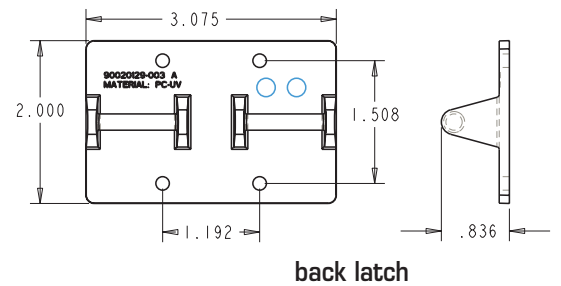

GPSMAP® 696 Panel Dock

Spec Sheet

Width: 6.25 in
Height: 8.00 in
Depth: 2.85 in

Weight: 8.9 ounces
(less mounting hardware)

Fits in a standard Avionics Stack

Patents pending

To place an order or inquire for more information, visit our website or contact us at:

www.airgizmos.com

(972) 671 - 8001 tel
(972) 231 - 3870 fax

2280 Campbell Creek Blvd, #300
Richardson, TX 75082

info@airgizmos.com
sales@airgizmos.com

Not to scale

Cut out opening is 6.25" x 8.0"