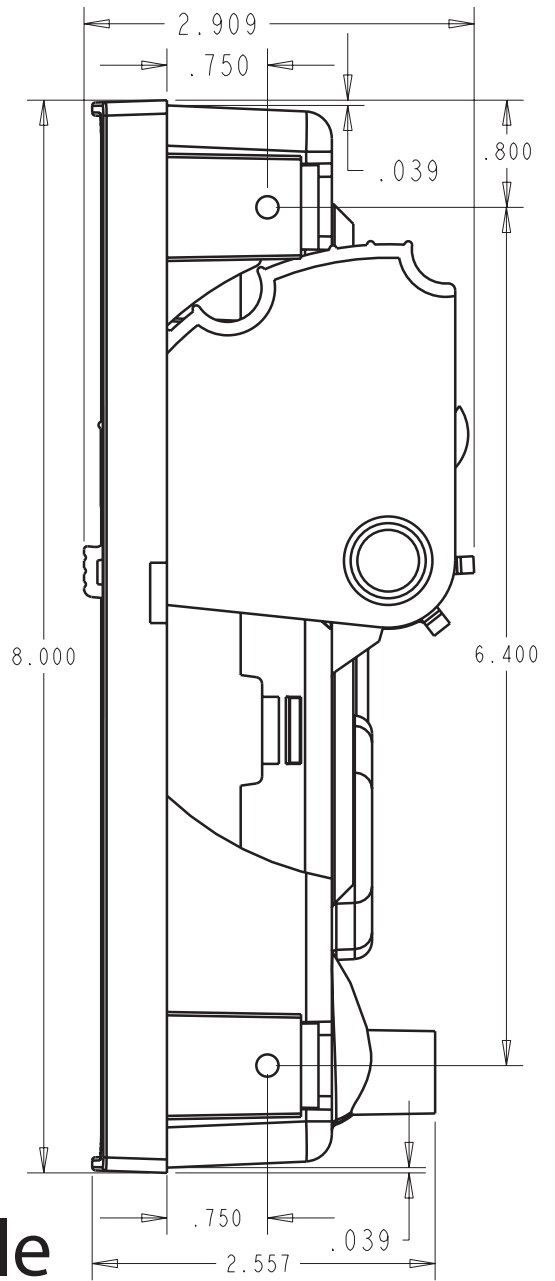

GPSMAP® 696 Panel Dock

Spec Sheet

Width: 6.25 in
Height: 8.00 in
Depth: 2.85 in

Weight: 8.9 ounces
(less mounting hardware)

Fits in a standard Avionics Stack

Patents pending

To place an order or inquire for more information, visit our website or contact us at:

www.airgizmos.com

(972) 671 - 8001 tel
(972) 231 - 3870 fax

2280 Campbell Creek Blvd, #300
Richardson, TX 75082

info@airgizmos.com
sales@airgizmos.com

Not to scale

Cut out opening is 6.25" x 8.0"