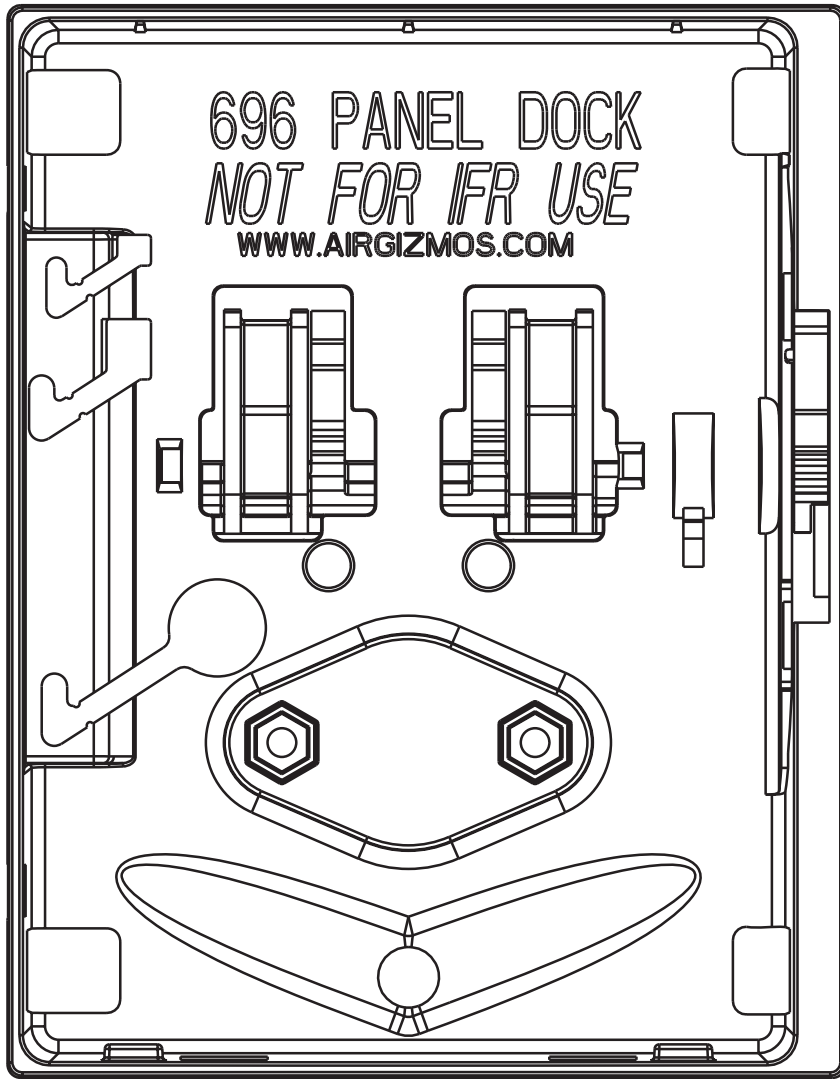

GPSMAP® 696 Panel Dock

Spec Sheet

Width: 6.25 in
Height: 8.00 in
Depth: 2.85 in

Weight: 8.9 ounces
(less mounting hardware)

Fits in a standard Avionics Stack

Patents pending

To place an order or inquire for more information, visit our website or contact us at:

www.airgizmos.com

(972) 671 - 8001 tel
(972) 231 - 3870 fax

2280 Campbell Creek Blvd, #300
Richardson, TX 75082

info@airgizmos.com
sales@airgizmos.com

Not to scale

Cut out opening is 6.25" x 8.0"