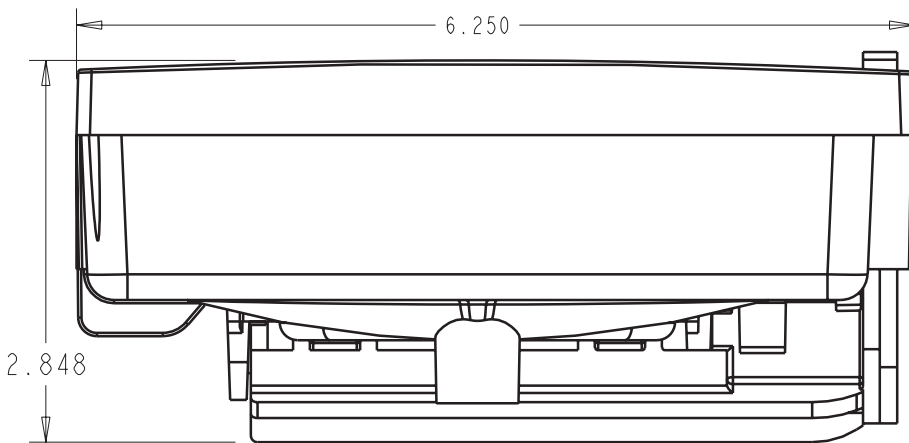

GPSMAP® 696 Panel Dock

Spec Sheet

Width: 6.25 in
Height: 8.00 in
Depth: 2.85 in

Weight: 8.9 ounces
(less mounting hardware)

Fits in a standard Avionics Stack

Patents pending

To place an order or inquire for more information, visit our website or contact us at:

www.airgizmos.com

(972) 671 - 8001 tel
(972) 231 - 3870 fax

2280 Campbell Creek Blvd, #300
Richardson, TX 75082

info@airgizmos.com
sales@airgizmos.com

Not to scale

Cut out opening is 6.25" x 8.0"