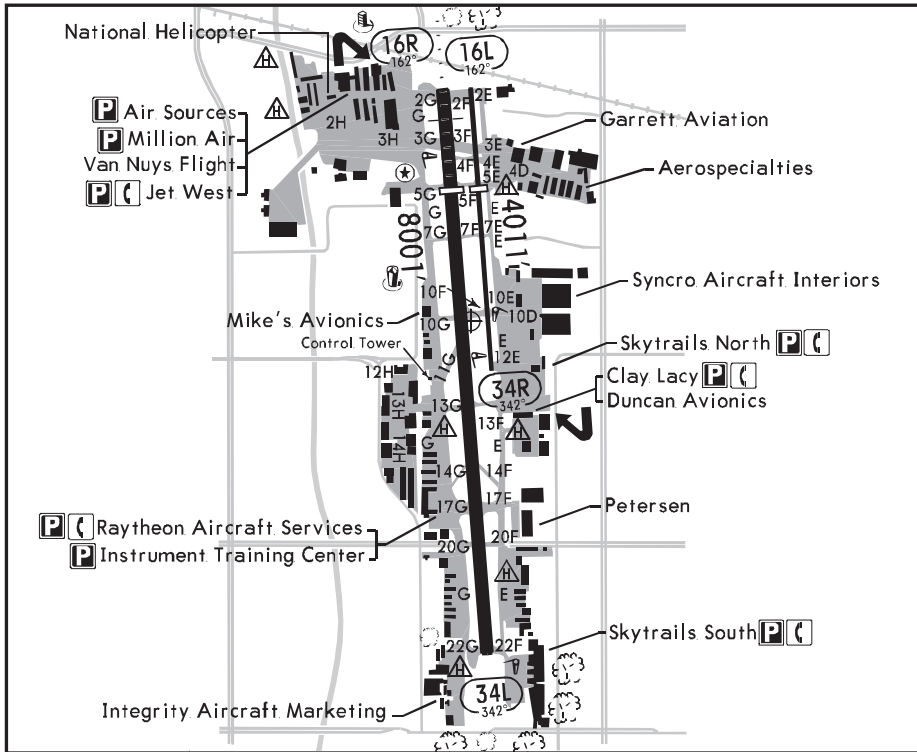

VAN NUYS

Location: 3 NM NW VAN NUYS
N34 12.6 W118 29.4

Tel: (818) 909-3527 Magnetic Var 14°E

Charts: (IAP)
LOS ANGELES SECTIONAL / US(LO)5

ATIS 118.45 780-4993 ASOS 904-9213
SOCAL App/Dep @120.4 (VNY 280°-BUR 050°), @135.05 (BUR 050°-150°), @124.6 (S, btwn BUR 150°-VNY 160°), @134.2 (VNY 160°-280°)

TOWER (see Notes)

Ground 121.7
Cinc Del 126.6
UNICOM 122.95

<u>Flight Service Station</u> 800-WX-BRIEF	<u>Right Traffic</u> Rwy 34R/16L see Notes	<u>Traffic Pattern Altitude</u> 1799'MSL (997'AGL) Rwy 16L/34R 1999'MSL (1197'AGL) Rwy 16R/34L	<u>Apt Elev</u> 802'MSL

Notes: • TOWER @119.3 (162°-345° & dep Rwy 16R/34L), 120.2 (346°-161° & dep Rwy 16L/34R), Rotor 119.0; (0600-2245).
• Rwy 16R; left traffic when tower closed.

From	<u>VOR (ΔDME)</u>	<u>Radial</u>	<u>NM</u>
VNY	113.1Δ		on apt
SMO	110.8Δ	337°	12.1
LAX	113.6Δ	335°	16.8
FIM	112.5Δ	099°	21.3
<u>Radio Aid & Ident</u>	<u>Freq</u>	<u>Brg</u>	<u>NM</u>
ILS Rwy 16R:	I-VNY 111.3		
LDA:	I-BUR 109.5		

Runways & Lighting

16L/34R 4011'x75' MIRL
16L: LDA 2580'
34R: REIL, VASI-L

16R/34L 8001'x150' HIRL

16R: LDA 6570'; MALSR, VASI-L
34L: AVASI-L